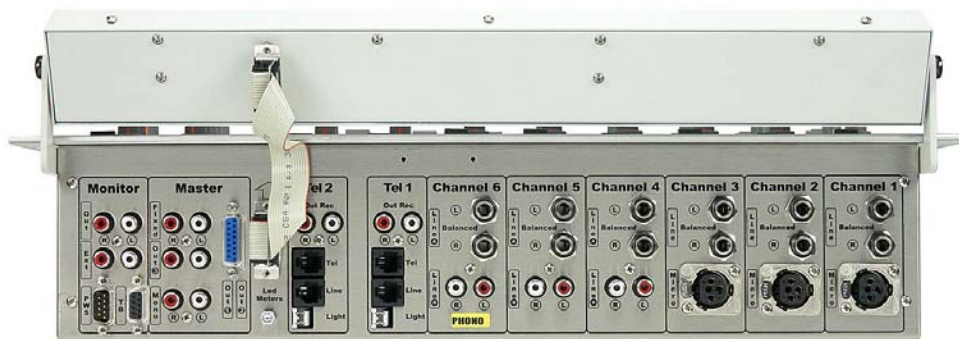

8 Channel Mixer

The Atlantis 8 Channel Mixer has been specifically designed to satisfy all TV and Radio requirements, particularly in broadcast applications. It is easy to understand its use and it has maximum flexibility, especially in dubbing and program production.

The components used have been selected from the best available on the market, including the rotary potentiometers, sliders, connectors and switches. Inside the chassis Atlantis is completely modular allowing for increased ease of maintenance. Atlantis features 3 balanced MIC inputs, 6 balanced stereo line inputs, 3 unbalanced stereo line inputs (i.e. PHONO input, TAPE input, etc.), and 2 TELEPHONE inputs with the capability of **CONFERRING**. The master features 5 outputs: 2 balanced stereo outputs, 2 unbalanced stereo outputs, 1 unbalanced

mono output along with a specifically designed **TALK OVER** section. The monitor offers 1 external input (tuner) and 3 outputs: stereo monitor, headphones, and stereo control-room with **TALK BACK** feature. Two LED meters with peak memory allow for constant signal control. The 2 telephone channels, with hybrid built in, feature the capability of controlling the **INCOMING-CALL** and **ON/OFF-HOOK** indicators. Amplifier cut-off and ON AIR lamp indicator output are standard.

The external switching power supply gives voltages between 90 and 260VAC along with maximum reliability.